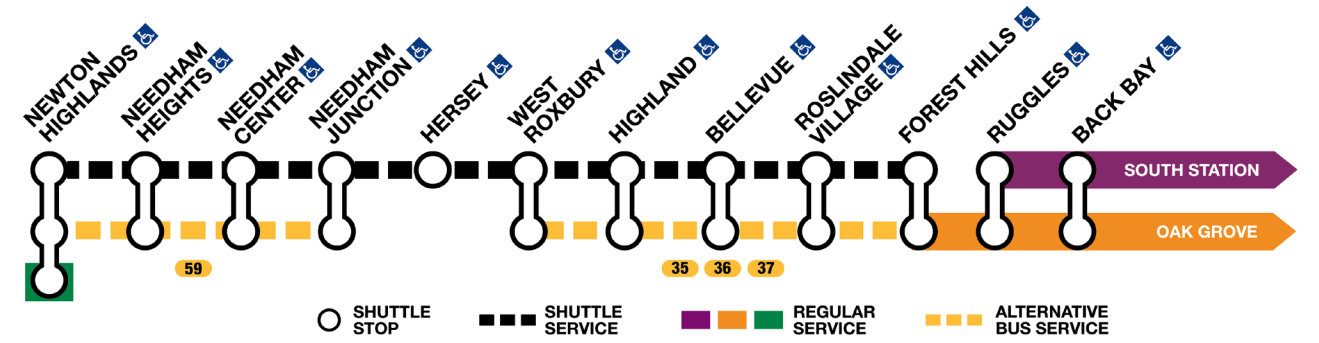

NEEDHAM LINE

DIVERSION SCHEDULE Effective June 28 - July 1, 2024

From Friday, June 28th, through Monday, July 1st, there will be no Needham Line train service. Shuttle buses will accommodate passengers between Newton Highlands for a Green Line connection, through Forest Hills for an Orange Line connection.

Please also consider a free bus connection with:

- MBTA Bus #35, #36 or #37 for service between West Roxbury/Highland/BelleVue/Roslindale Village and Forest Hills on the Orange Line

- MBTA Bus #59 for service between Needham Junction/Needham Center/Needham Heights and Newton Highlands on the Green Line D.