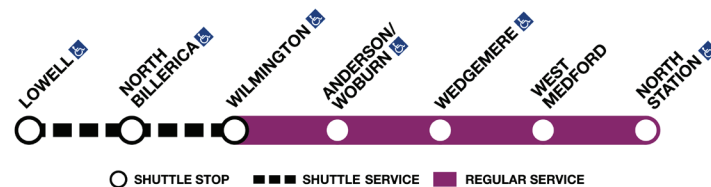

LOWELL LINE

Weekend Diversion Schedule Effective Saturday, June 3rd and Sunday, June 4th

Buses replace weekend train service between Lowell and Wilmington to allow for signal improvement work. Normal weekend schedule operates between Wilmington and North Station.

Weekend

Inbound to Boston

		AM				PM				
Saturday Train No.		1300	1302	1304	1306	1308	1310	1312	1314	1316
Sunday Train No.		2300	2302	2304	2306	2308	2310	2312	2314	2316
ZONE	Bikes Allowed									
6	Lowell	5:05	7:05	9:05	11:05	1:05	3:05	5:05	7:05	9:05
5	North Billerica	5:16	7:16	9:16	11:16	1:16	3:16	5:16	7:16	9:16
3	Wilmington (bus arrival)	5:35	7:35	9:35	11:35	1:35	3:35	5:35	7:35	9:35
3	Wilmington (train departure)	5:45	7:45	9:45	11:45	1:45	3:45	5:45	7:45	9:45
2	Anderson/Woburn	5:49	7:49	9:49	11:49	1:49	3:49	5:49	7:49	9:49
1	Wedgemere	5:56	7:56	9:56	11:56	1:56	3:56	5:56	7:56	9:56
1A	West Medford	5:59	7:59	9:59	11:59	1:59	3:59	5:59	7:59	9:59
1A	North Station	6:13	8:13	10:13	12:13	2:13	4:13	6:13	8:13	10:13

Weekend

Outbound from Boston

		AM			PM					
Saturday Train No.		1301	1303	1305	1307	1309	1311	1313	1315	1317
Sunday Train No.		2301	2303	2305	2307	2309	2311	2313	2315	2317
ZONE	Bikes Allowed									
1A	North Station	6:30	8:30	10:30	12:30	2:30	4:30	6:30	8:30	11:00
1A	West Medford	6:41	8:41	10:41	12:41	2:41	4:41	6:41	8:41	11:11
1	Wedgemere	6:44	8:44	10:44	12:44	2:44	4:44	6:44	8:44	11:14
2	Anderson/Woburn	6:51	8:51	10:51	12:51	2:51	4:51	6:51	8:51	11:21
3	Wilmington (train arrival)	6:54	8:54	10:54	12:54	2:54	4:54	6:54	8:54	11:24
3	Wilmington (bus departure)	6:59	8:59	10:59	12:59	2:59	4:59	6:59	8:59	11:29
5	North Billerica	7:18	9:18	11:18	1:18	3:18	5:18	7:18	9:18	11:48
6	Lowell	7:29	9:29	11:29	1:29	3:29	5:29	7:29	9:29	11:59