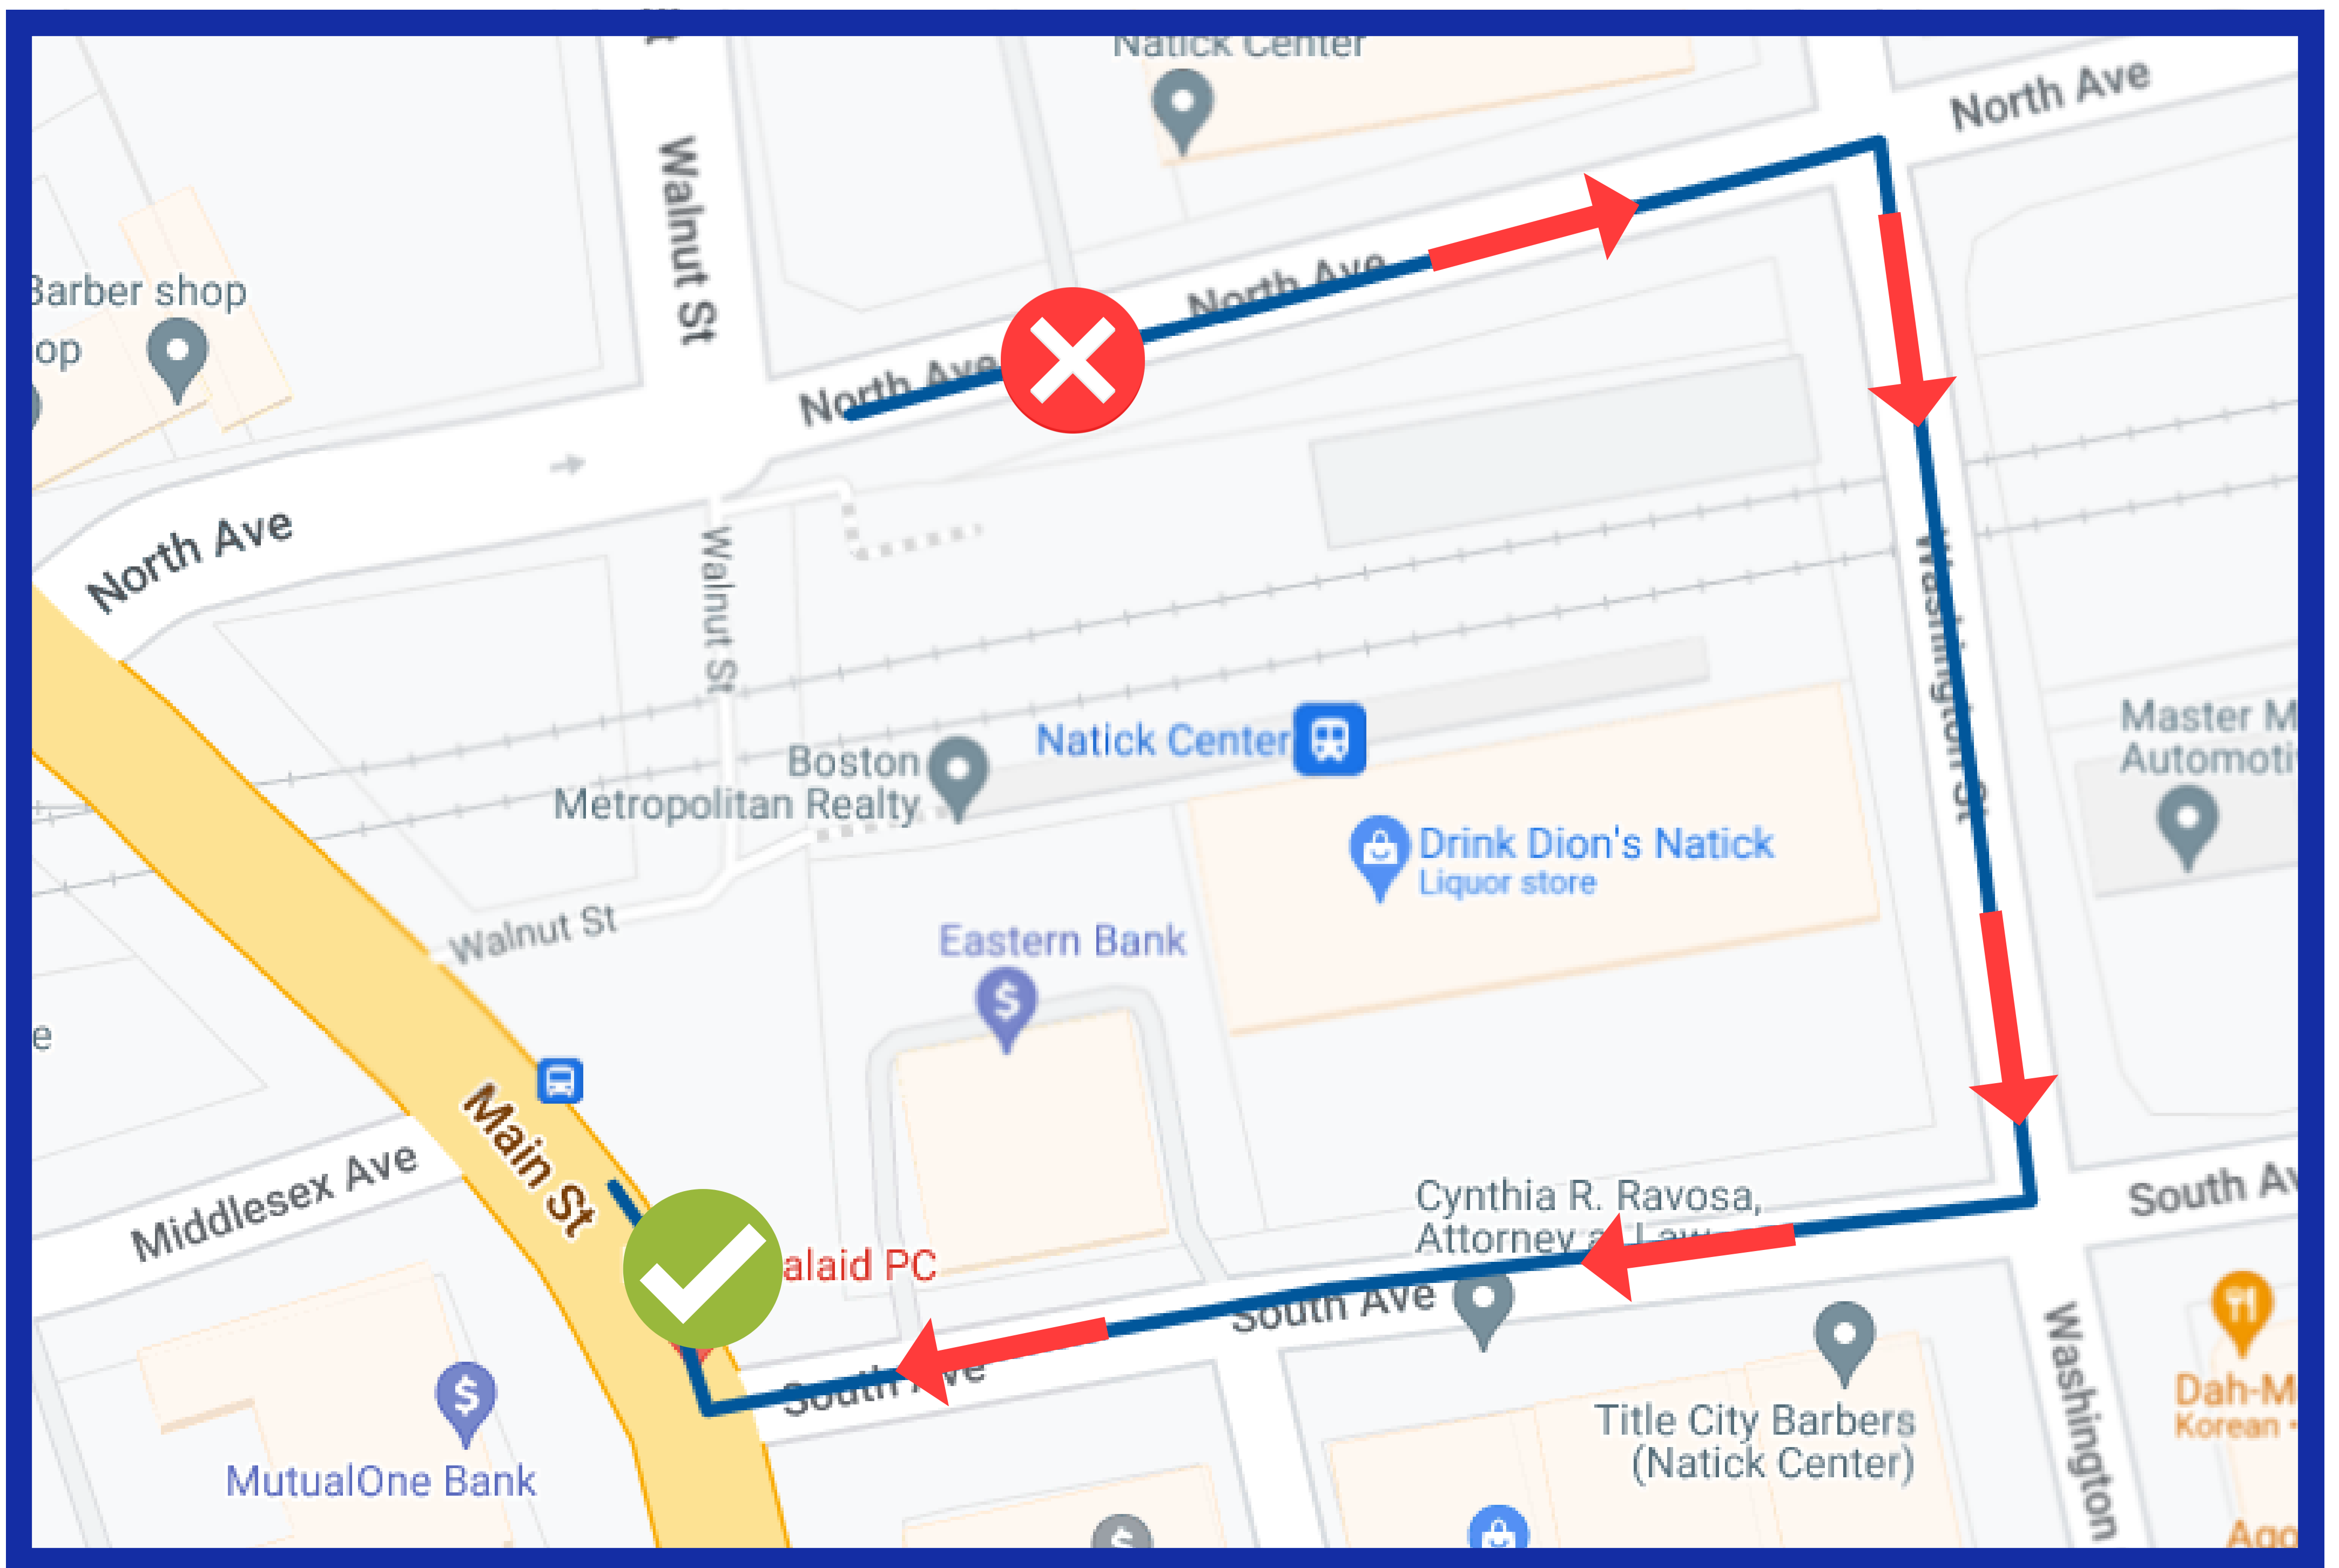

MATHWORKS & NATICK COMMUTER SHUTTLE STOP RELOCATION

Effective **Monday, July 24, 2023** the MWRTA bus stop on North Ave in Natick will be relocated to Main St at Moran Park

Riders departing the MBTA Commuter Rail at the Natick Center stop should walk South on Washington St, turn right on South Ave., continue down the street and wait for the bus at Moran Park near the crosswalk.

The MWEX & NCS will not pick up passengers on North Ave., Washington St., or South Ave.

For questions or additional information on this bus stop relocation, please call (508) 935 -2222 or email info@mwarta.com